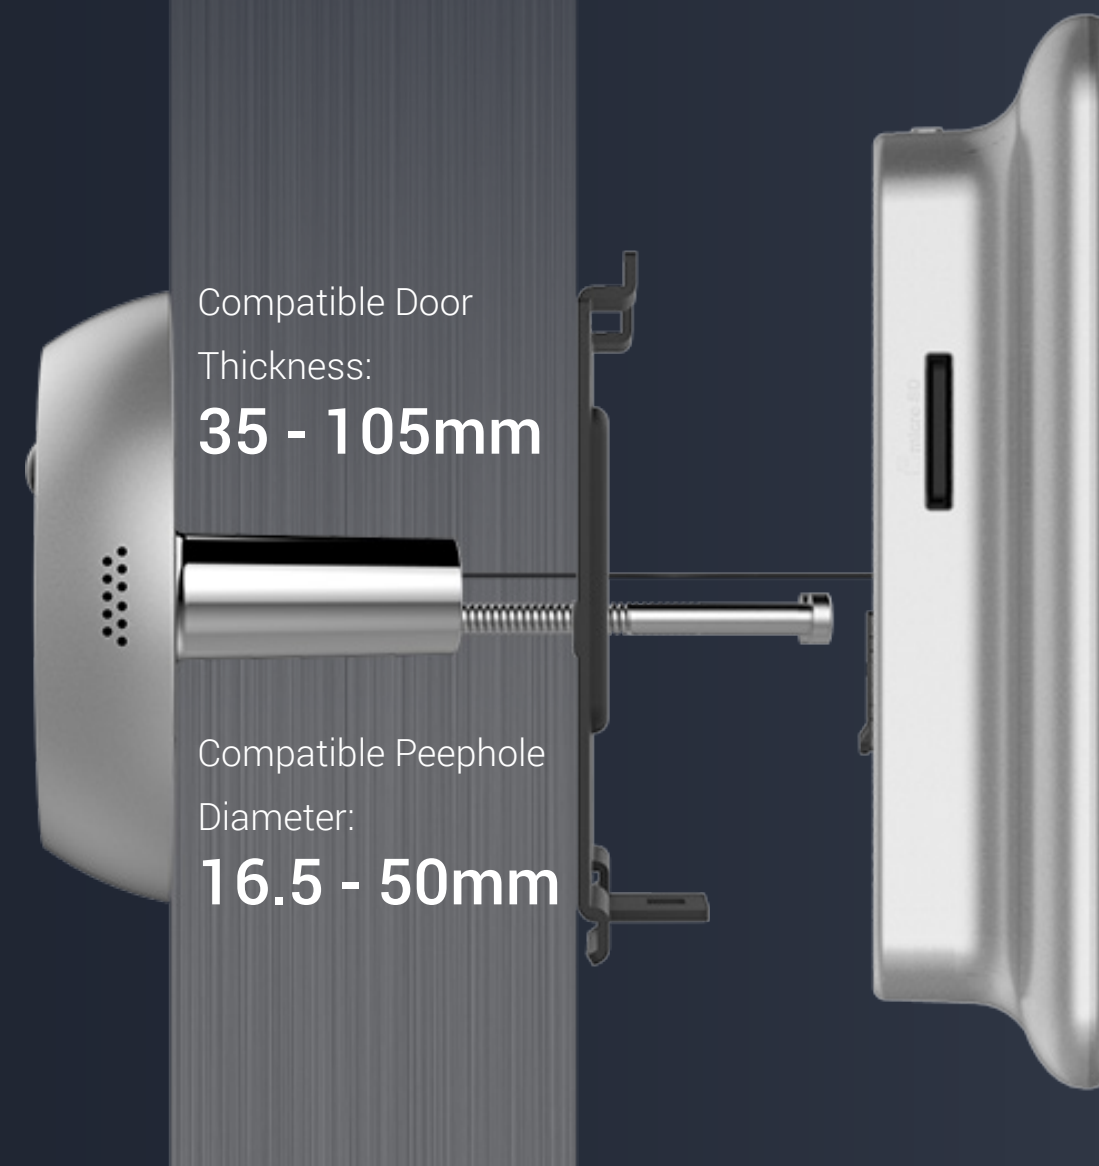

DP2C

Wire-free Peephole Doorbell

Enjoy visible security anytime and anywhere.

A two-in-one peephole camera and doorbell, the DP2C features a sleek modern design, as well as multiple advanced features to stand guard at your front door. You'll enjoy its clear imaging, smart functions, and the power to see and talk to visitors via the indoor color monitor. Also, use the EZVIZ App on your mobile device and get alerts for any suspicious activity around your doorstep.

Whether you live in an apartment with a narrow hallway, or a house with a large front yard, you can always customize your alert trigger conditions by selecting one of three levels of detection sensitivity.

Brilliant vision to reduce blind spots, even in dim light.

The DP2C provides optimal visual coverage with its 155-degree ultra-wide-angle lens, and renders sharp night vision of objects up to 5 meters away. It is also smart enough to automatically shift between day and night modes.

Sturdy and stylish design.

Thoughtfully designed, the DP2C fits seamlessly onto your door with easy installation. The exterior camera features an anti-prying design so it's fully tamperproof, protecting your family's privacy.